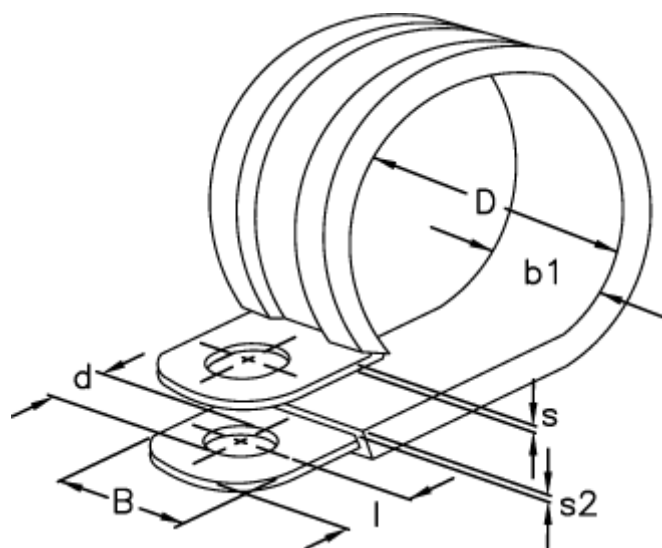

Article number: 029457112020

Description: Norma pipe retaining clip
RLGU 1. 20/12 W1

Measures

b1	= 15.0
d	= 6.4
Diameter D	= 20
l	= 6
s	= 0.8
s2	= 1.2
Width B	= 12